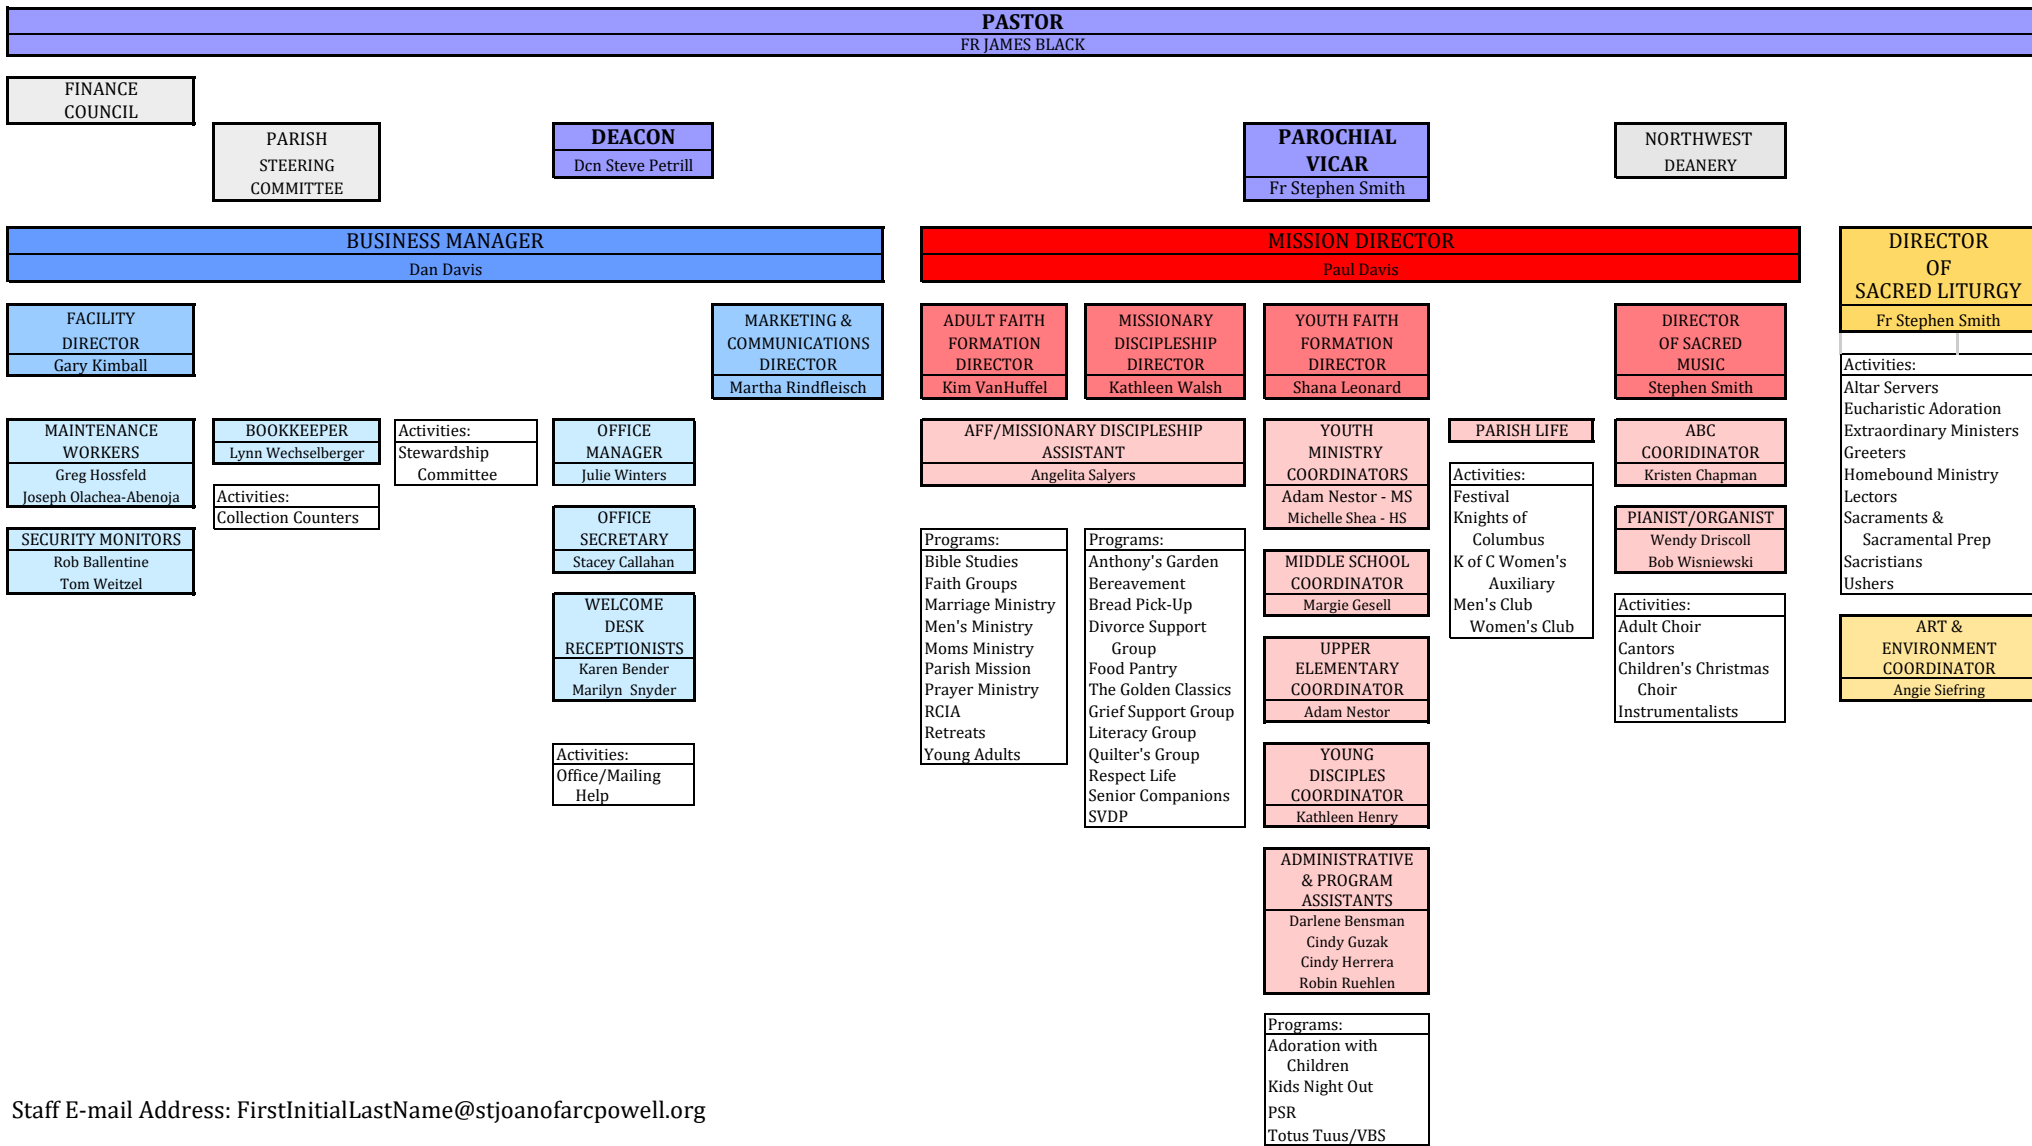

# ST JOAN OF ARC CATHOLIC CHURCH

## STAFF ORGANIZATIONAL CHART

Staff E-mail Address: FirstInitialLastName@stjoanofarcpowell.org